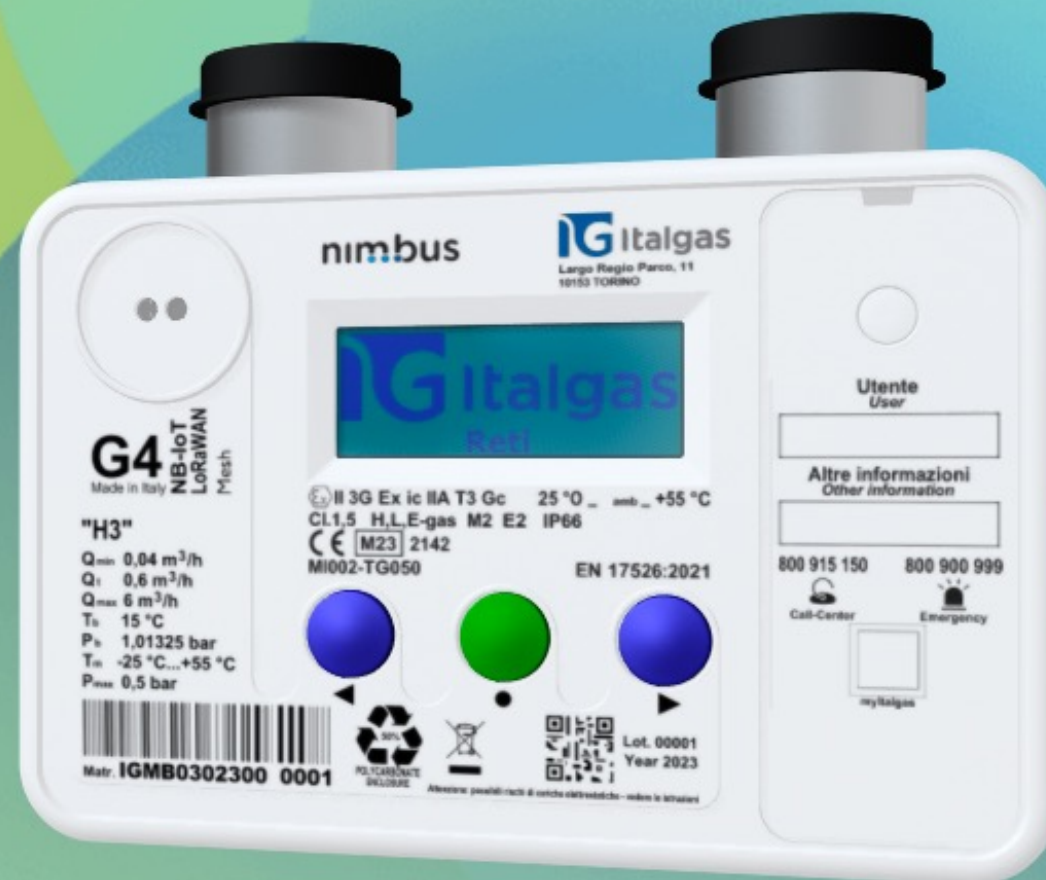

IMT Atlantique
Bretagne-Pays de la Loire
École Mines-Télécom

SCHC: A NEW ERA OF INTEROPERABILITY

**LAURENT TOUTAIN
JAVIER ALEJANDRO
FERNANDEZ**

SMART METER

Nimbus. Smarter than ever.

An unprecedented innovation in the industry to give you **the edge in performance, safety and sustainability**. Discover the new Italgas smart meter and step into the ecological transition.

LPWAN

500 000 000 000 devices in 2030

IMT Atlantique
Bretagne-Pays de la Loire
École Mines-Télécom

COMPUTER CULTURE EXTENDED TO IoT

OSI layers

Throughput : Gbit/s
MTU : ~1000 Bytes

Throughput : 100 Kbit/s
MTU : ~100 Bytes