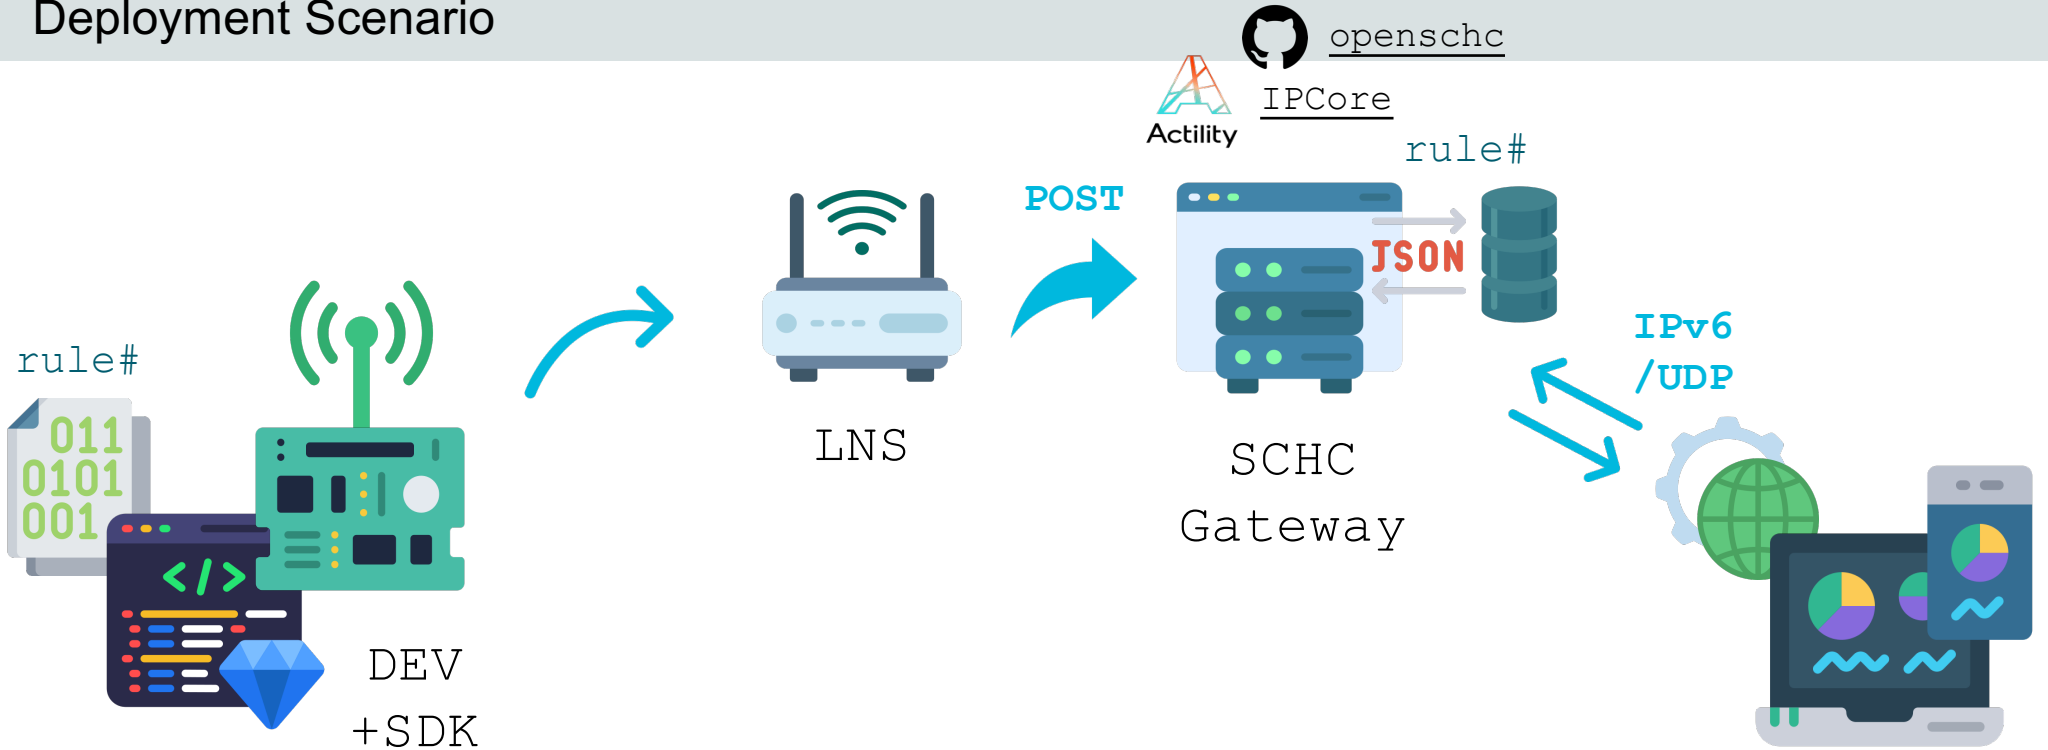

IMT Atlantique
Bretagne-Pays de la Loire
École Mines-Télécom

SCHC: A NEW ERA OF INTEROPERABILITY

**LAURENT TOUTAIN
JAVIER ALEJANDRO
FERNANDEZ**

SMART METER

Nimbus. Smarter than ever.

An unprecedented innovation in the industry to give you **the edge in performance, safety and sustainability**. Discover the new Italgas smart meter and step into the ecological transition.

INTERNET ARCHITECTURE EVOLUTION

16

- Datagram
- ~~Same packet format~~

- Datagram
- Same packet format

SCHC SCHOOL

IMT Atlantique
Bretagne-Pays de la Loire
École Mines-Télécom

coursera

SCHC: A NEW ERA OF INTEROPERABILITY

<http://video.openschc.net>

Virtual machine

LAB.SCHC SDK DEMO

IMT Atlantique
Bretagne-Pays de la Loire
École Mines-Télécom

SCHC IRL

Deployment Scenario

New work on SCHC

- Enhance Fragmentation (FEC, limited feedback,...)
- Generic SCHC Architecture
- SCHC over IP networks, over 6lo
- SCHC in 6G