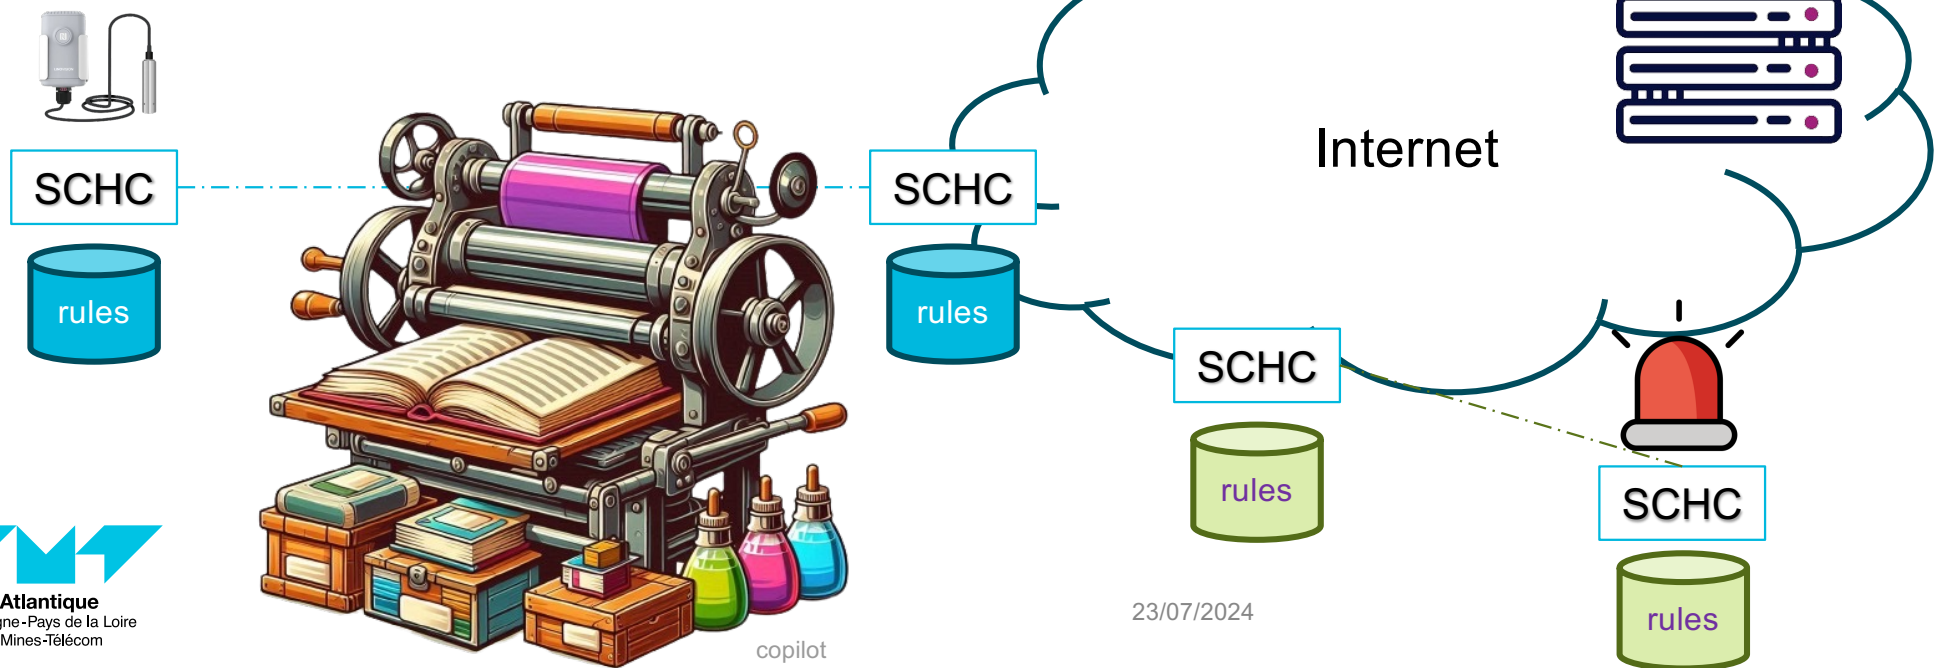

Throughput : < 10 Kbit/s
MTU : ~10 Bytes

23/07/2024

COMPUTER CULTURE EXTENDED TO IoT

Images by Gerd Altmann from Pixabay

Images by Gerd Altmann from Pixabay

LPWAN

500 000 000 000 for devices in 2030

IMT Atlantique
Bretagne-Pays de la Loire
École Mines-Télécom

INTERNET ARCHITECTURE EVOLUTION

16

- Datagram
- ~~Same packet format~~

- Datagram
- Same packet format

SCHC SCHOOL

IMT Atlantique
Bretagne-Pays de la Loire
École Mines-Télécom

coursera

SCHC: A NEW ERA OF INTEROPERABILITY

<http://video.openschc.net>

Virtual machine

LAB.SCHC SDK DEMO

IMT Atlantique
Bretagne-Pays de la Loire
École Mines-Télécom

SCHC IRL

Deployment Scenario

New work on SCHC

- Enhance Fragmentation (FEC, limited feedback,...)
- Generic SCHC Architecture
- SCHC over IP networks, over 6lo
- SCHC in 6G