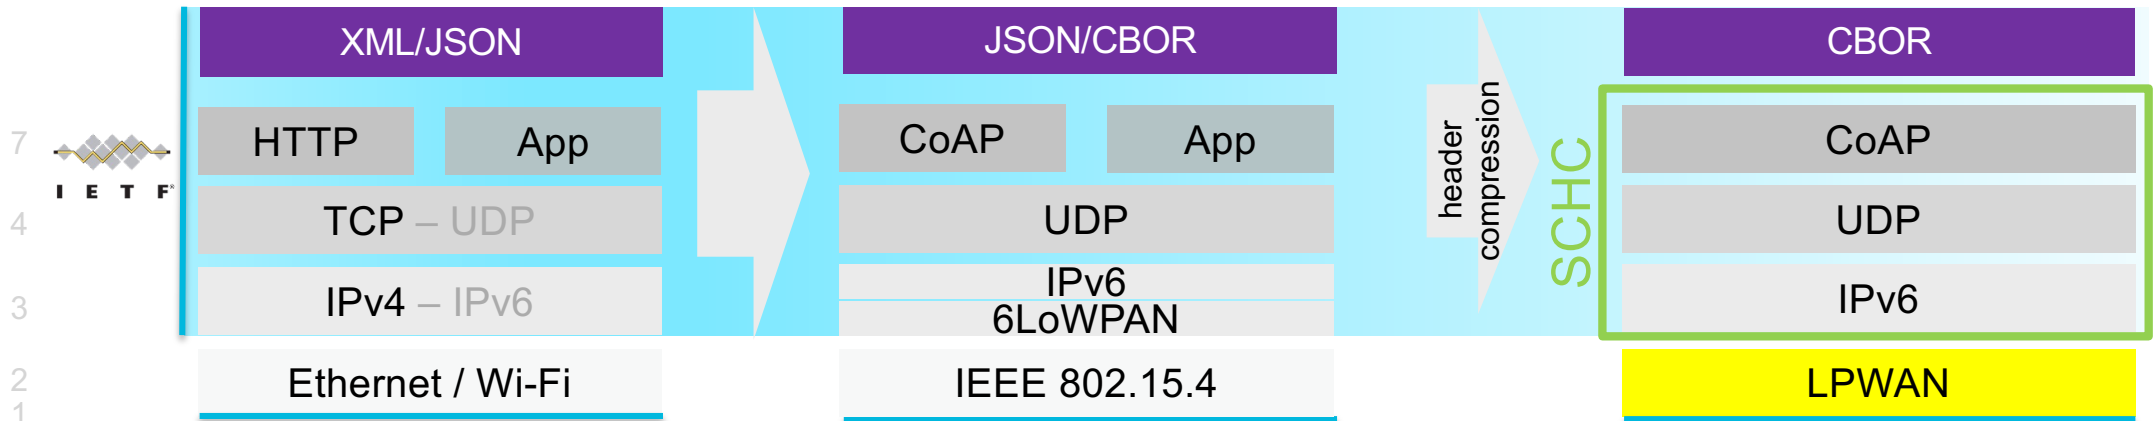

IMT Atlantique
Bretagne-Pays de la Loire
École Mines-Télécom

SCHC: A NEW ERA OF INTEROPERABILITY

**LAURENT TOUTAIN
JAVIER ALEJANDRO
FERNANDEZ**

SMART METER

Nimbus. Smarter than ever.

An unprecedented innovation in the industry to give you **the edge in performance, safety and sustainability**. Discover the new Italgas smart meter and step into the ecological transition.

LPWAN

500 000 000 000 devices in 2030

IMT Atlantique
Bretagne-Pays de la Loire
École Mines-Télécom

COMPUTER CULTURE EXTENDED TO IoT

OSI layers

Throughput : Gbit/s
MTU : ~1000 Bytes

Throughput : 100 Kbit/s
MTU : ~100 Bytes

Throughput : < 10 Kbit/s
MTU : ~10 Bytes

23/07/2024

COMPUTER CULTURE EXTENDED TO IoT

Images by Gerd Altmann from Pixabay

Images by Gerd Altmann from Pixabay

LPWAN

500 000 000 000 for devices in 2030

IMT Atlantique
Bretagne-Pays de la Loire
École Mines-Télécom

INTERNET ARCHITECTURE EVOLUTION

16

- Datagram
- ~~Same packet format~~

- Datagram
- Same packet format

SCHC SCHOOL

IMT Atlantique
Bretagne-Pays de la Loire
École Mines-Télécom

coursera

SCHC: A NEW ERA OF INTEROPERABILITY