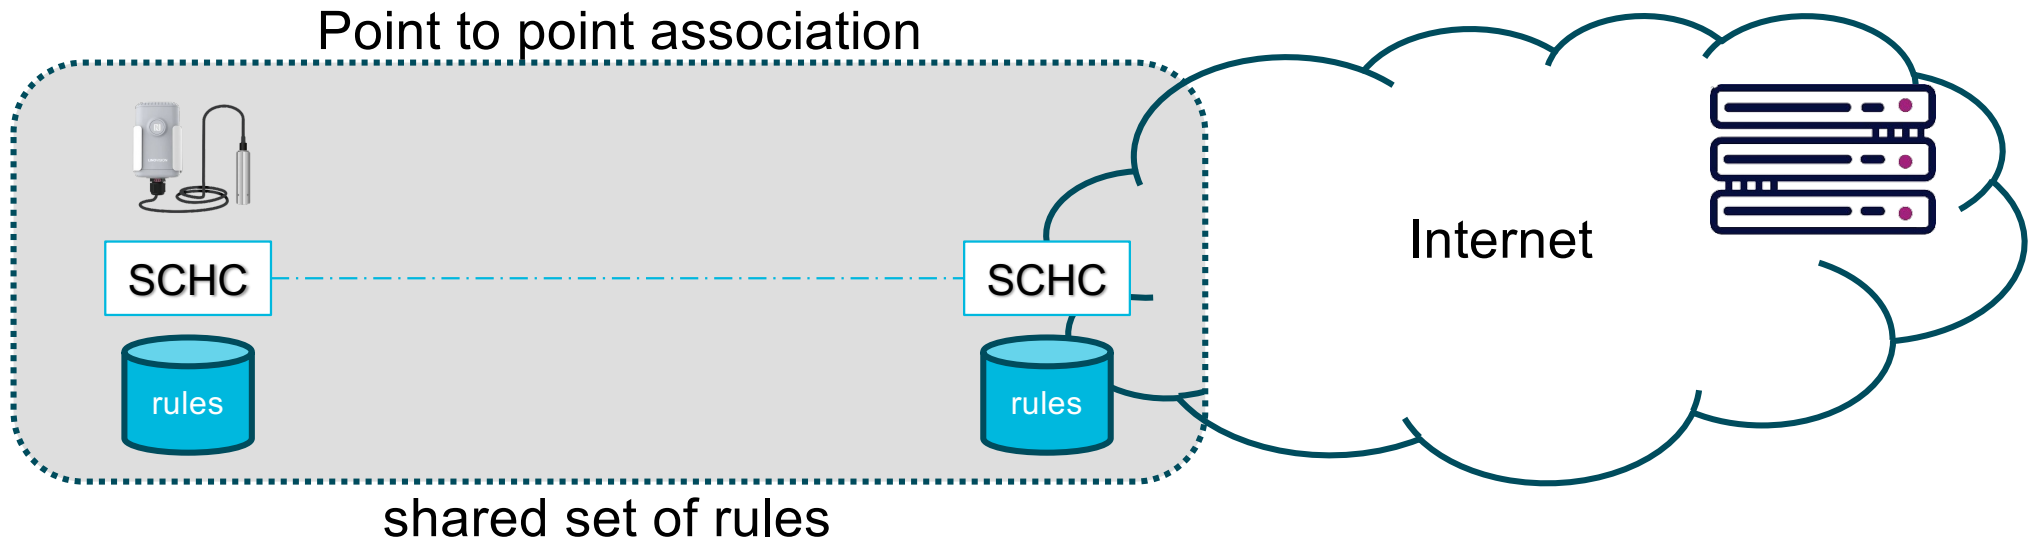

Throughput : < 10 Kbit/s
MTU : ~10 Bytes

23/07/2024

COMPUTER CULTURE EXTENDED TO IoT

Images by Gerd Altmann from Pixabay

Images by Gerd Altmann from Pixabay

LPWAN

500 000 000 000 for devices in 2030

IMT Atlantique
Bretagne-Pays de la Loire
École Mines-Télécom

INTERNET ARCHITECTURE EVOLUTION

16

- Datagram
- ~~Same packet format~~

- Datagram
- Same packet format

SCHC SCHOOL

IMT Atlantique
Bretagne-Pays de la Loire
École Mines-Télécom

coursera

SCHC: A NEW ERA OF INTEROPERABILITY